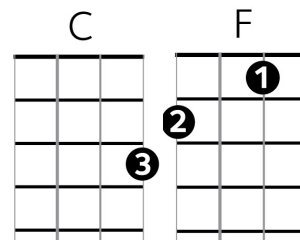

Do Whatcha Wanna

Rebirth Brass Band

Bass marimbas:

Add echo after one bar with higher xylophones and **recorders**

optional high echo

Riff 2 marimbas and recorders

Riff 3 marimbas and recorders

♩ = 170

Do Whatcha Wanna

Rebirth Brass Band

Marimba/recorder improvisation sections

An Improvising scale (C major pentatonic)

Or use this C mixolydian scale...

Do Whatcha Wanna - Ukulele

Rebirth Brass Band

four counts on each chord