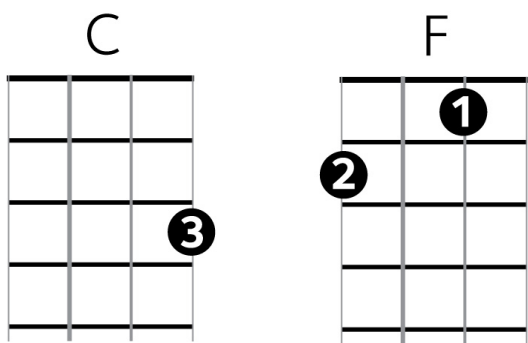

Do Whatcha Wanna

Rebirth Brass Band

Bass marimbas:

Add echo after one bar with higher xylophones and **recorders**

optional high echo

Riff 2 marimbas and recorders

Riff 3 marimbas and recorders

♩ = 170

Do Whatcha Wanna

Rebirth Brass Band

Marimba/recorder improvisation sections

An Improvising scale (C major pentatonic)

Or use this C mixolydian scale...

Do Whatcha Wanna - Ukulele

Rebirth Brass Band

four counts on each chord