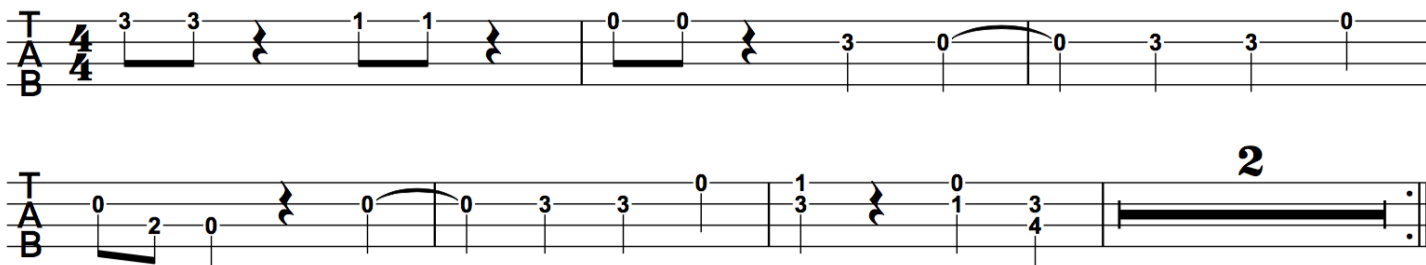

Do Whatcha Wanna - Ukulele

Rebirth Brass Band

four counts on each chord

UKULELE EXTRAS

Riff 1

Riff 2

Scales (C major pentatonic and C mixolydian)

♩ = 170