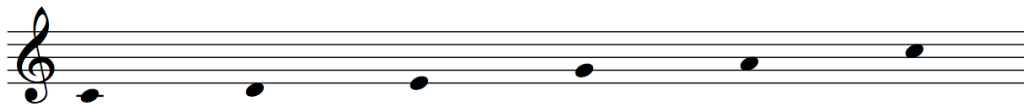

Do Whatcha Wanna

Rebirth Brass Band

Bass marimbas:

Add echo after one bar with higher xylophones and **recorders**

optional high echo

Harmony

Riff 2 marimbas and recorders

2

G F E

Riff 3 marimbas and recorders

♩ = 170

G F E

Do Whatcha Wanna

Rebirth Brass Band

Marimba/recorder improvisation sections

An Improvising scale (C major pentatonic)