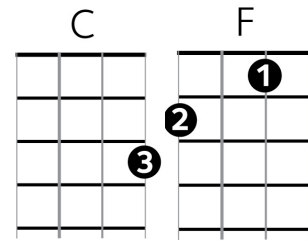

Do Whatcha Wanna

Rebirth Brass Band

Bass marimbas:

Add echo after one bar with higher xylophones and **recorders**

optional high echo

Harmony

Riff 2 marimbas and recorders

2

G F E

Riff 3 marimbas and recorders

♩ = 170

G F E

Do Whatcha Wanna

Rebirth Brass Band

Marimba/recorder improvisation sections

An Improvising scale (C major pentatonic)

Or use this C mixolydian scale...

Do Whatcha Wanna - Ukulele

Rebirth Brass Band

four counts on each chord

UKULELE EXTRAS

Riff 1

Riff 2

Scales (C major pentatonic and C mixolydian)