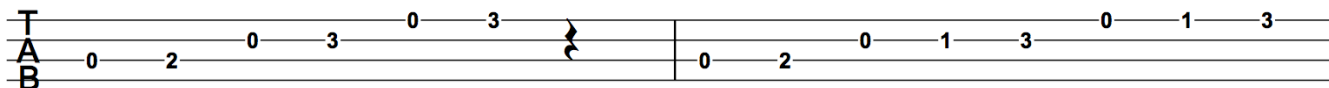

Or use this C mixolydian scale...

Do Whatcha Wanna - Ukulele

Rebirth Brass Band

four counts on each chord

UKULELE EXTRAS

Riff 1

Riff 2

Scales (C major pentatonic and C mixolydian)