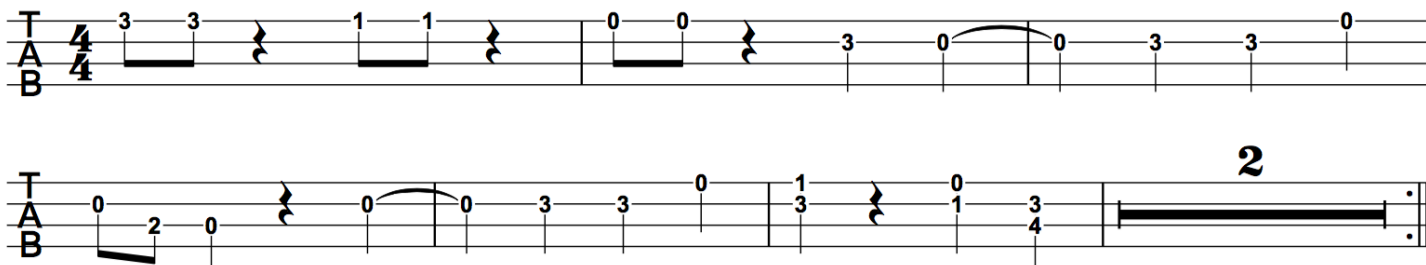

Or use this C mixolydian scale...

Do Whatcha Wanna - Ukulele

Rebirth Brass Band

four counts on each chord

UKULELE EXTRAS

Riff 1

Riff 2

Scales (C major pentatonic and C mixolydian)