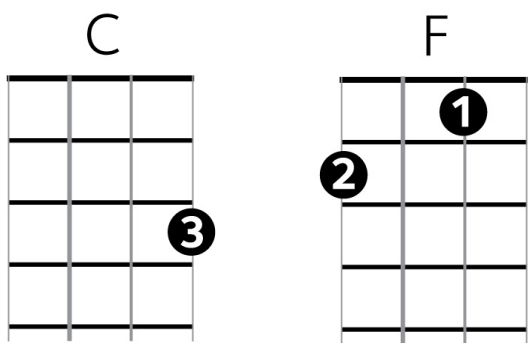

Do Whatcha Wanna

Rebirth Brass Band

Bass marimbas:

Add echo after one bar with higher xylophones and **recorders**

optional high echo

Harmony

Riff 2 marimbas and recorders

2

G F E

Riff 3 marimbas and recorders

♩ = 170

G F E

Do Whatcha Wanna

Rebirth Brass Band

Marimba/recorder improvisation sections

An Improvising scale (C major pentatonic)

Or use this C mixolydian scale...

Do Whatcha Wanna - Ukulele

Rebirth Brass Band

four counts on each chord

UKULELE EXTRAS

Riff 1

Riff 2

Scales (C major pentatonic and C mixolydian)